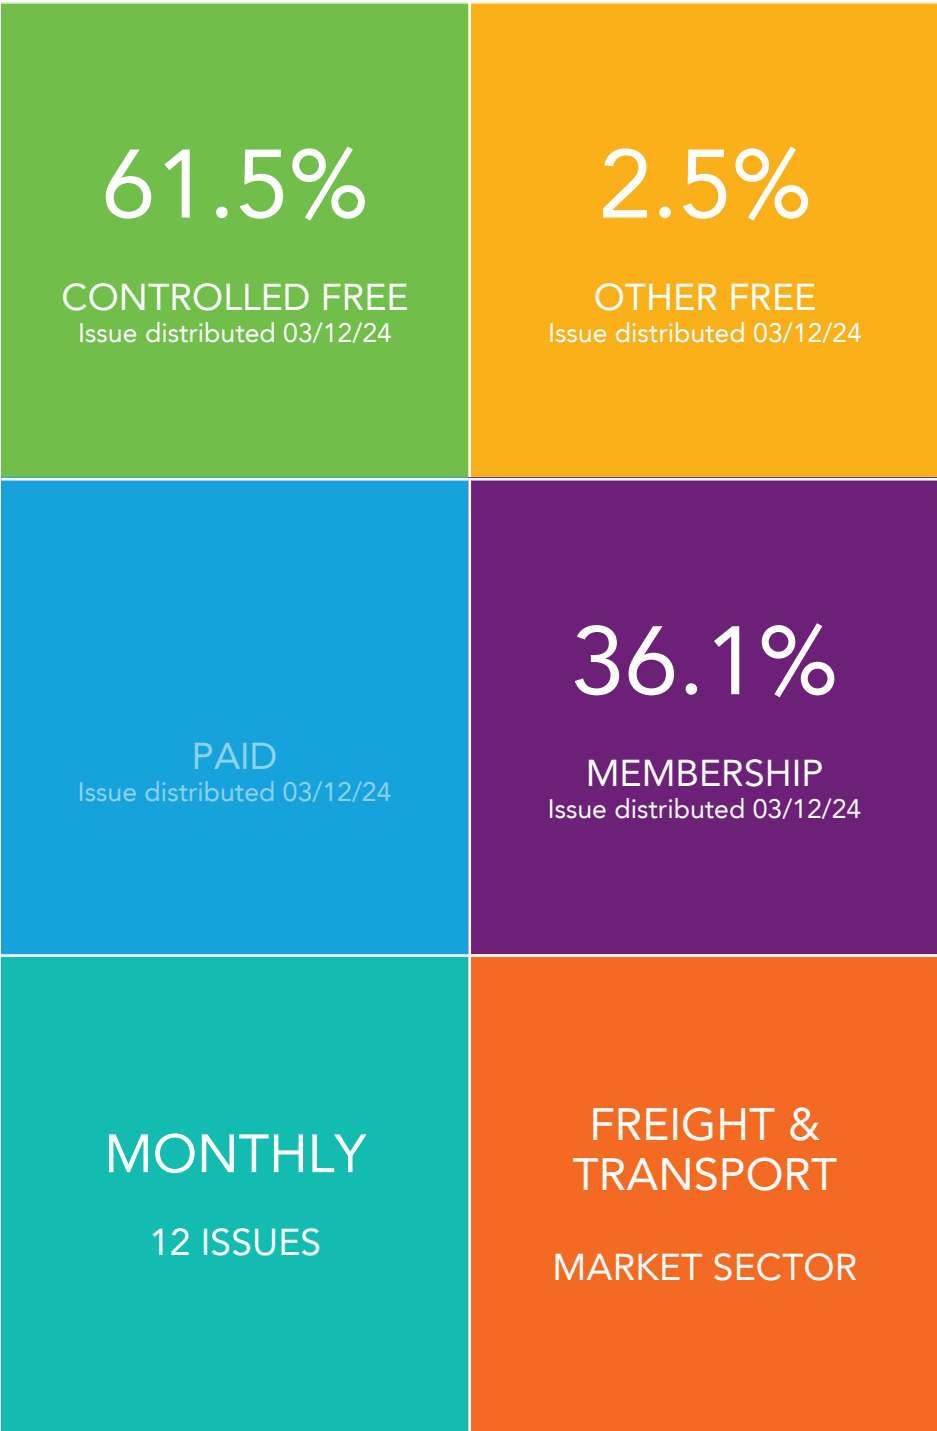

TRANSPORT ENGINEER

JANUARY TO DECEMBER 2024

Transport Engineer has reported in accordance with ABC's industry-agreed standards for Business Magazines

10,419

CIRCULATION
(AVERAGE PER ISSUE)

For more information:

MA Business Ltd on behalf of
Society of Operations Engineers

soe@soe.org.uk

www.soe.org.uk

020 7630 1111

Issued: 05 Feb 2025

www.abc.org.uk