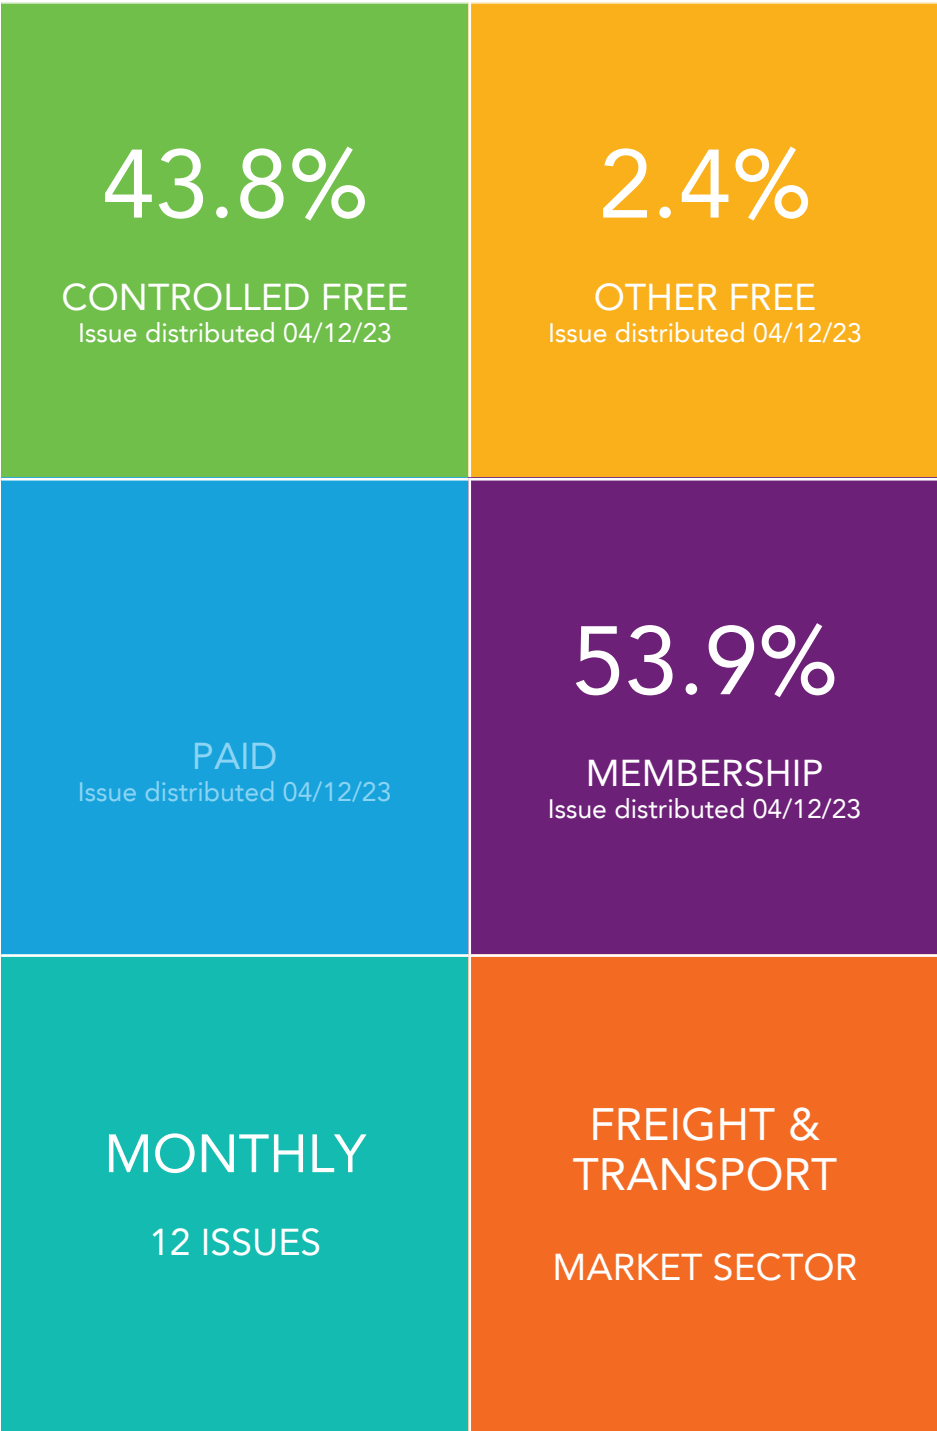

TRANSPORT ENGINEER

JANUARY TO DECEMBER 2023

Transport Engineer has reported in accordance with ABC's industry-agreed standards for Business Magazines

11,086

CIRCULATION
(AVERAGE PER ISSUE)

For more information:

MA Business Ltd on behalf of
Society of Operations Engineers

soe@soe.org.uk

www.soe.org.uk

020 7630 1111

Issued: 16 Feb 2024

www.abc.org.uk