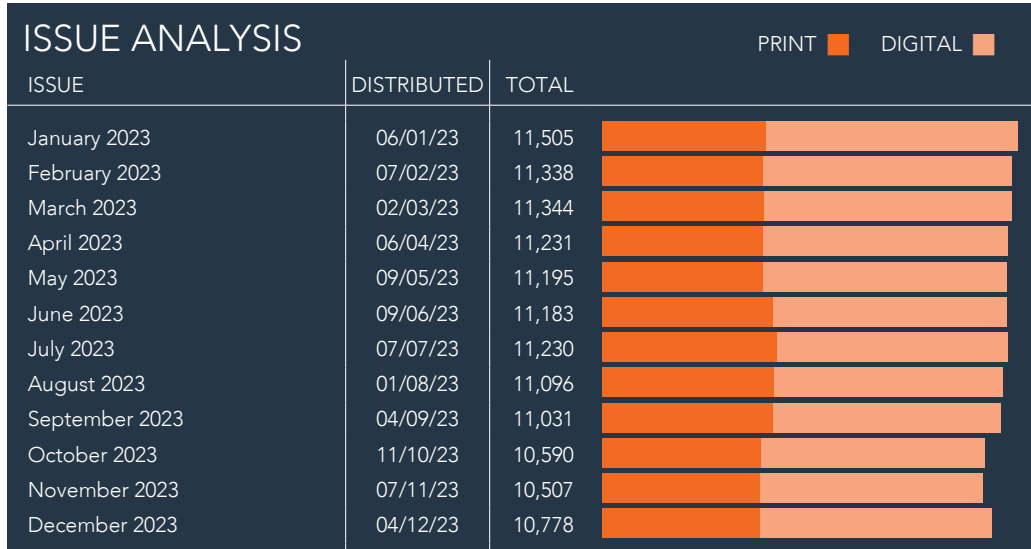

10,778 individuals were analysed (100% of the audit issue)

TRANSPORT ENGINEER

JANUARY TO DECEMBER 2023

AVERAGE CIRCULATION ANALYSIS

	TOTAL	UNITED KINGDOM	OTHER COUNTRIES
AVERAGE CIRCULATION	11,086	10,771	315
PRINT	4,535	4,345	190
DIGITAL	6,551	6,426	125